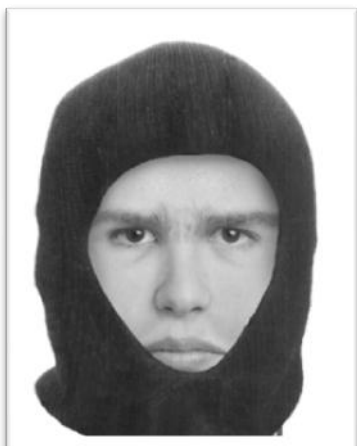

# **CAMPUS CRIME ALERT**

### **Police Department**

THE ALAMO COMMUNITY COLLEGES POLICE DEPARTMENT WAS RECENTLY NOTIFIED OF AN ATTEMPTED SEXUAL ASSAULT IN THE AREA OF THE NORTHWEST VISTA COLLEGE CAMPUS – BOARDWALK PARKING AREA. THE MALE SUSPECT APPROACHED A FEMALE STUDENT WALKING TO HER CAR, GRABBED HER FROM BEHIND AND FORCED HER INTO A WOODED AREA. THE FEMALE WAS ABLE TO GET AWAY FROM THE SUSPECT WITHOUT BEING INJURED.

#### **THE FOLLOWING IS A DESCRIPTION OF THE MALE SUSPECT:**

**Suspect Diagram**

<b>RACE/GENDER:</b>	<b>HISPANIC/ MALE</b>
<b>HEIGHT/WEIGHT:</b>	<b>5'11" / 180 lbs / MEDIUM BUILD</b>
<b>HAIR/EYES:</b>	<b>BROWN SHORT HAIR</b>
<b>EYES:</b>	<b>BROWN</b>
<b>AGE:</b>	<b>25 – 30</b>
<b>CLOTHING:</b>	<b>WEARING A SKI MASK, DARK CLOTHING AND GLOVES</b>