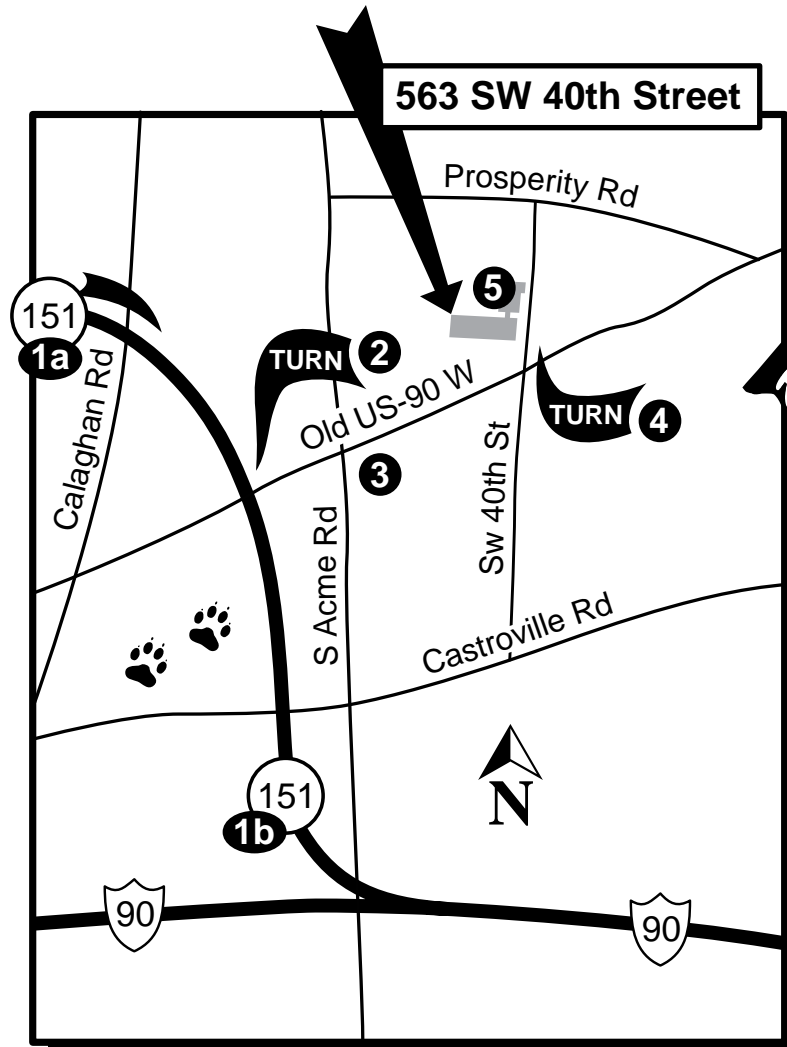

Westside Workforce Education and Training Center (WETC)

Directions

EXIT Old US-90/Calaghan on Highway 151

- 1a. FROM Highway 151 East
PASS Calaghan Rd Traffic Signal
TURN LEFT on Old US-90 West
- 1b. FROM Highway 151 West
TURN RIGHT on Old US-90 West
2. PROCEED on Old US-90 West
3. DRIVE past S Acme Rd
4. TURN LEFT on SW 40th St
5. PARKING is on the LEFT