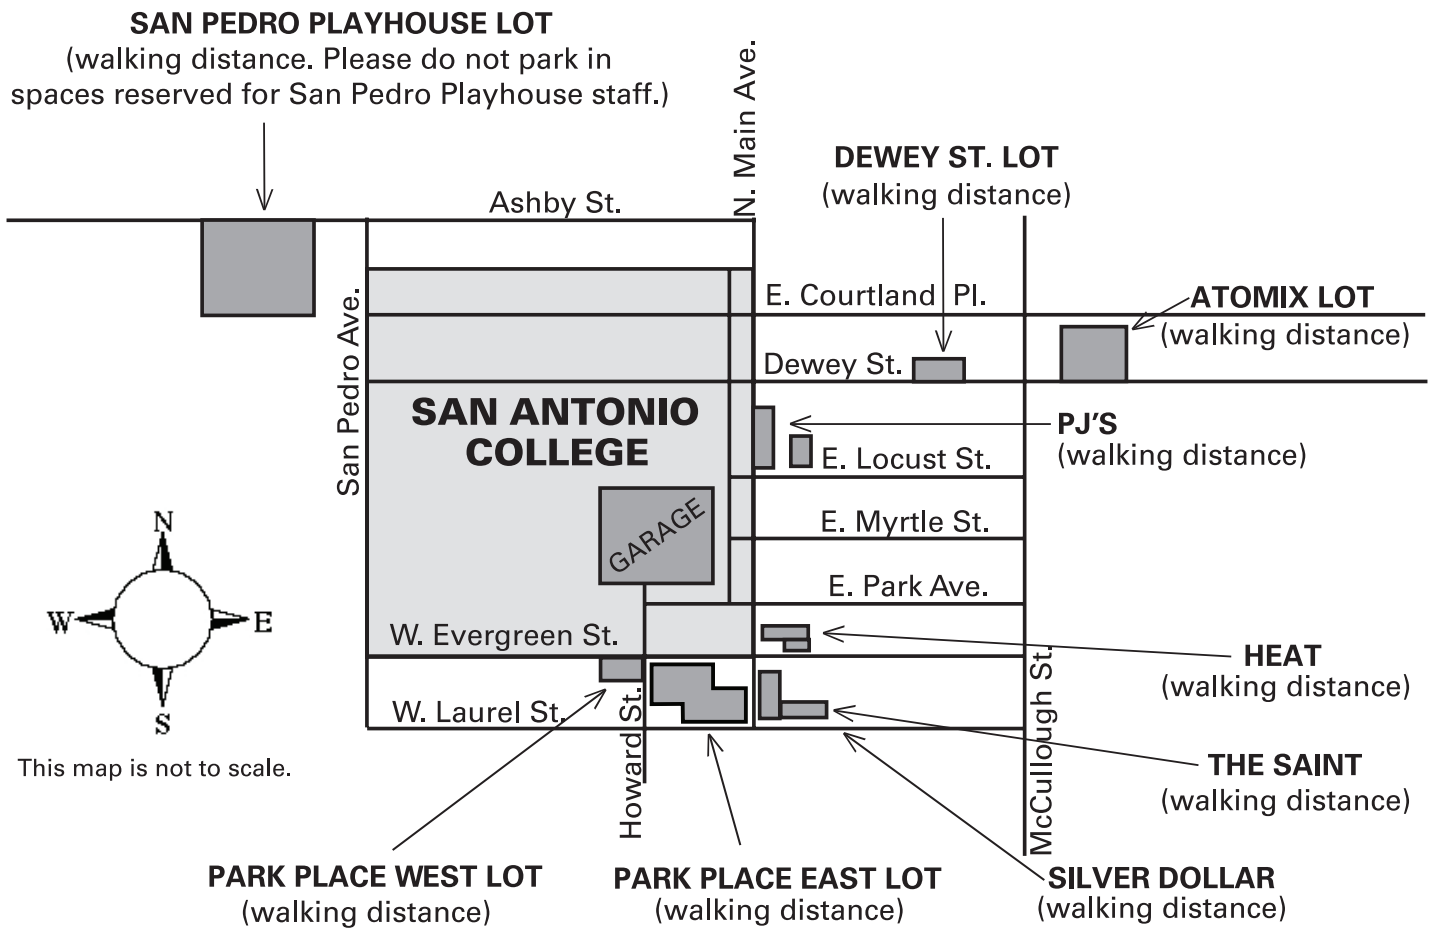

2009–2010 OFF-CAMPUS PARKING PLAN FOR SAN ANTONIO COLLEGE — Effective September 2009 —

Updated: 08/31/2009

PARKING FACTS:

Parking Garage: The 5-story Parking Garage is available to students, faculty, staff, and administrators who have a valid Alamo Colleges parking permit. There is no additional cost.

Other On-Campus Parking: See Campus Map (www.alamo.edu/sac).

Off-Campus Parking: San Antonio College students, faculty and staff may park at the Atomix Lot (at the corner of Dewey and McCullough), the San Pedro Playhouse Lot, the lot just off Main and Locust (just North of L&M), the Dewey St. Lot between Main and McCullough, and at the Clubs on Main (The Heat and The Saint). **NOTE:** metered parking at the San Pedro Library is reserved only for patrons of the library, not for SAC students, faculty or staff, so please comply with this parking policy.