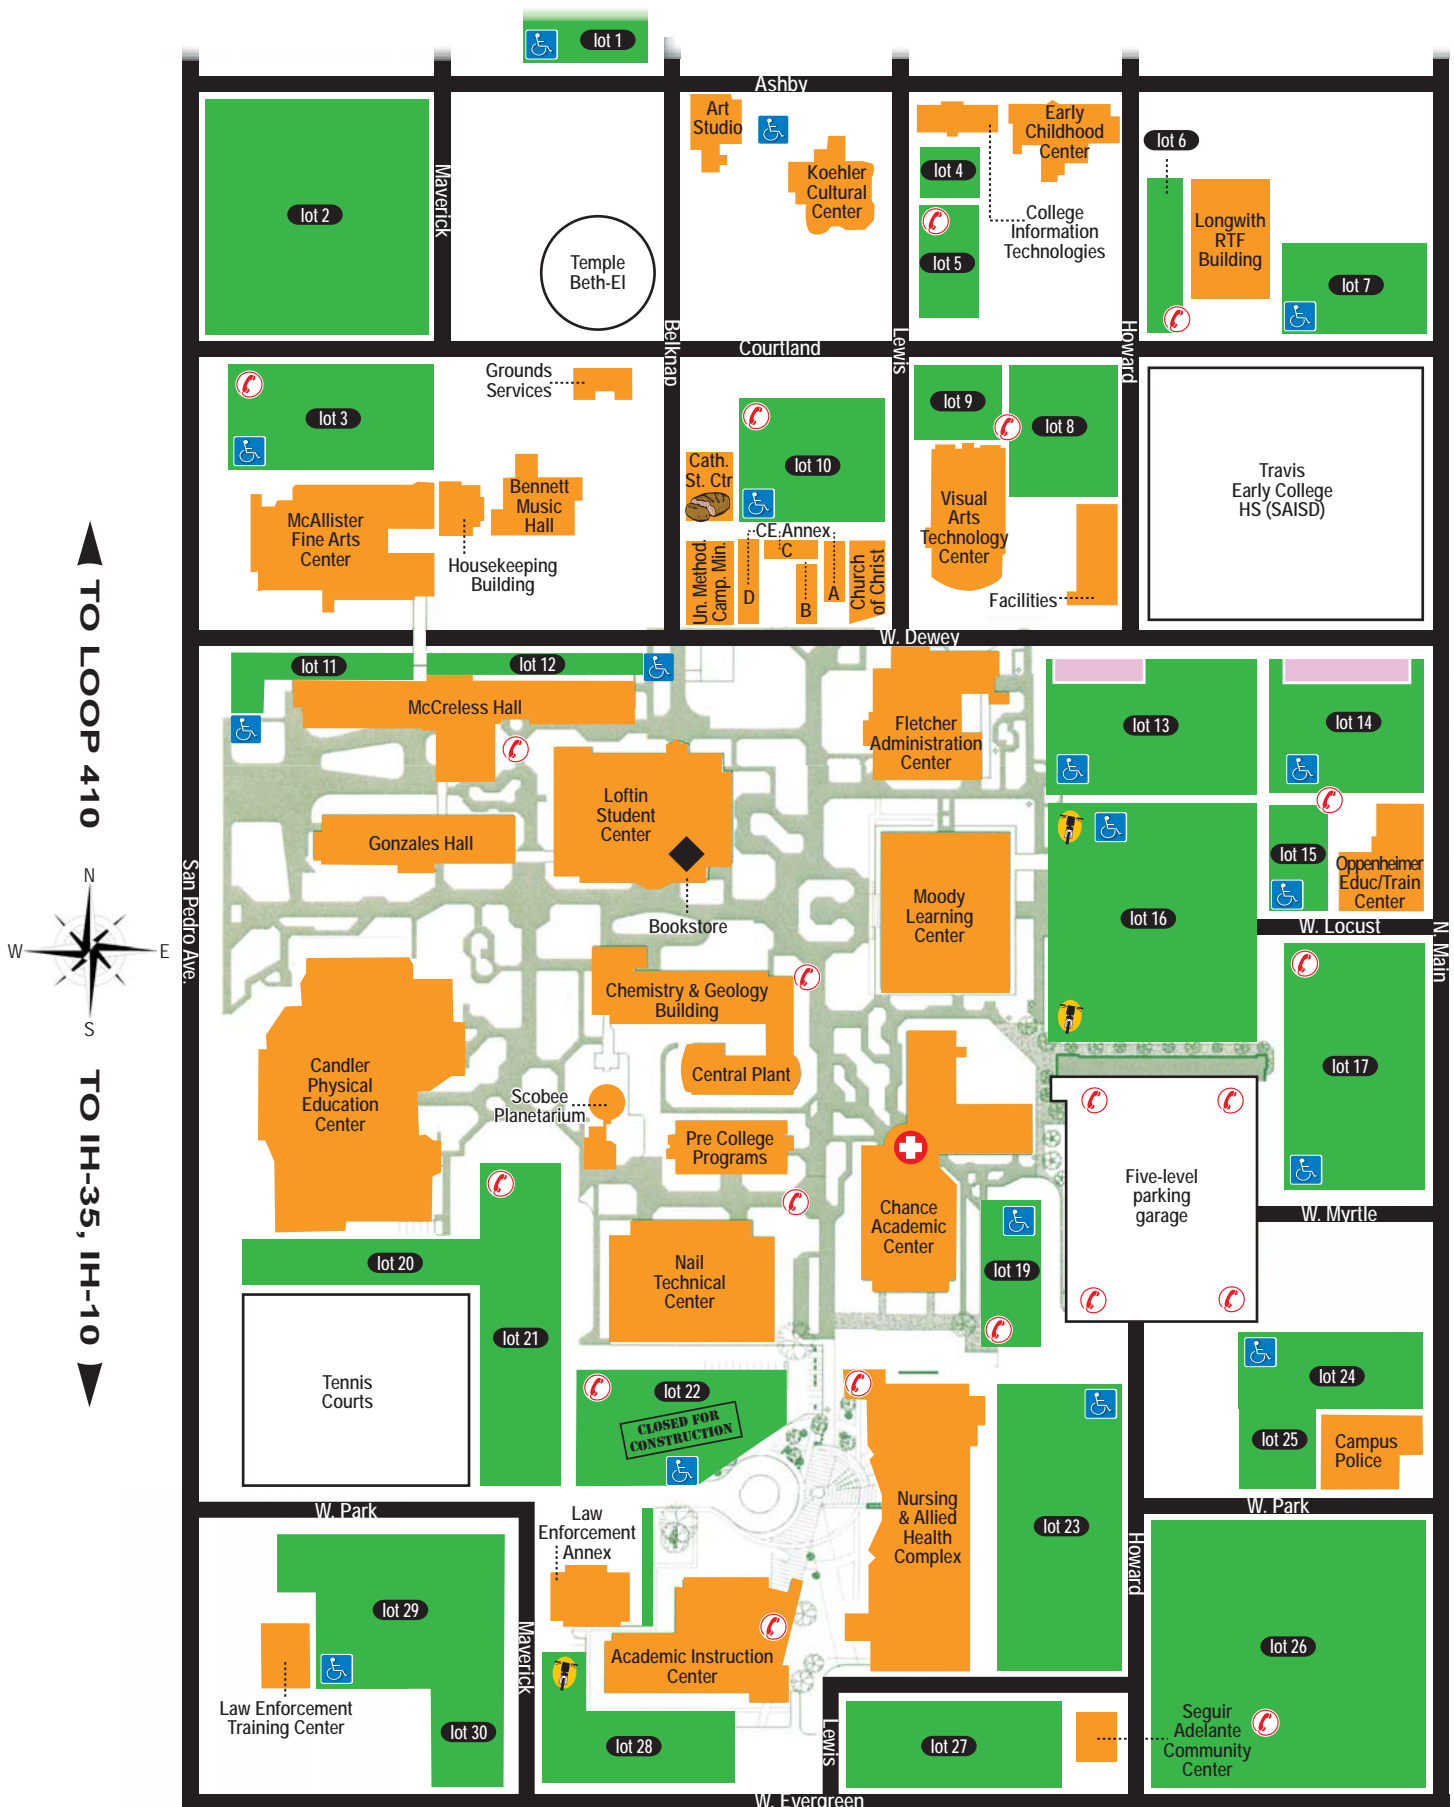

# Campus Map

TO LOOP 410  
N  
S  
TO IH-35, IH-10

- Emergency phones
- Parking for motorcycles
- Disability parking
- Parking with lot number
- Visitors parking
- College Health Center (CAC Rm 119)
- Phi Theta Kappa Food Pantry

\*Students can find some extra parking off campus on Dewey (east of the campus) and on Park Place (south of Evergreen).