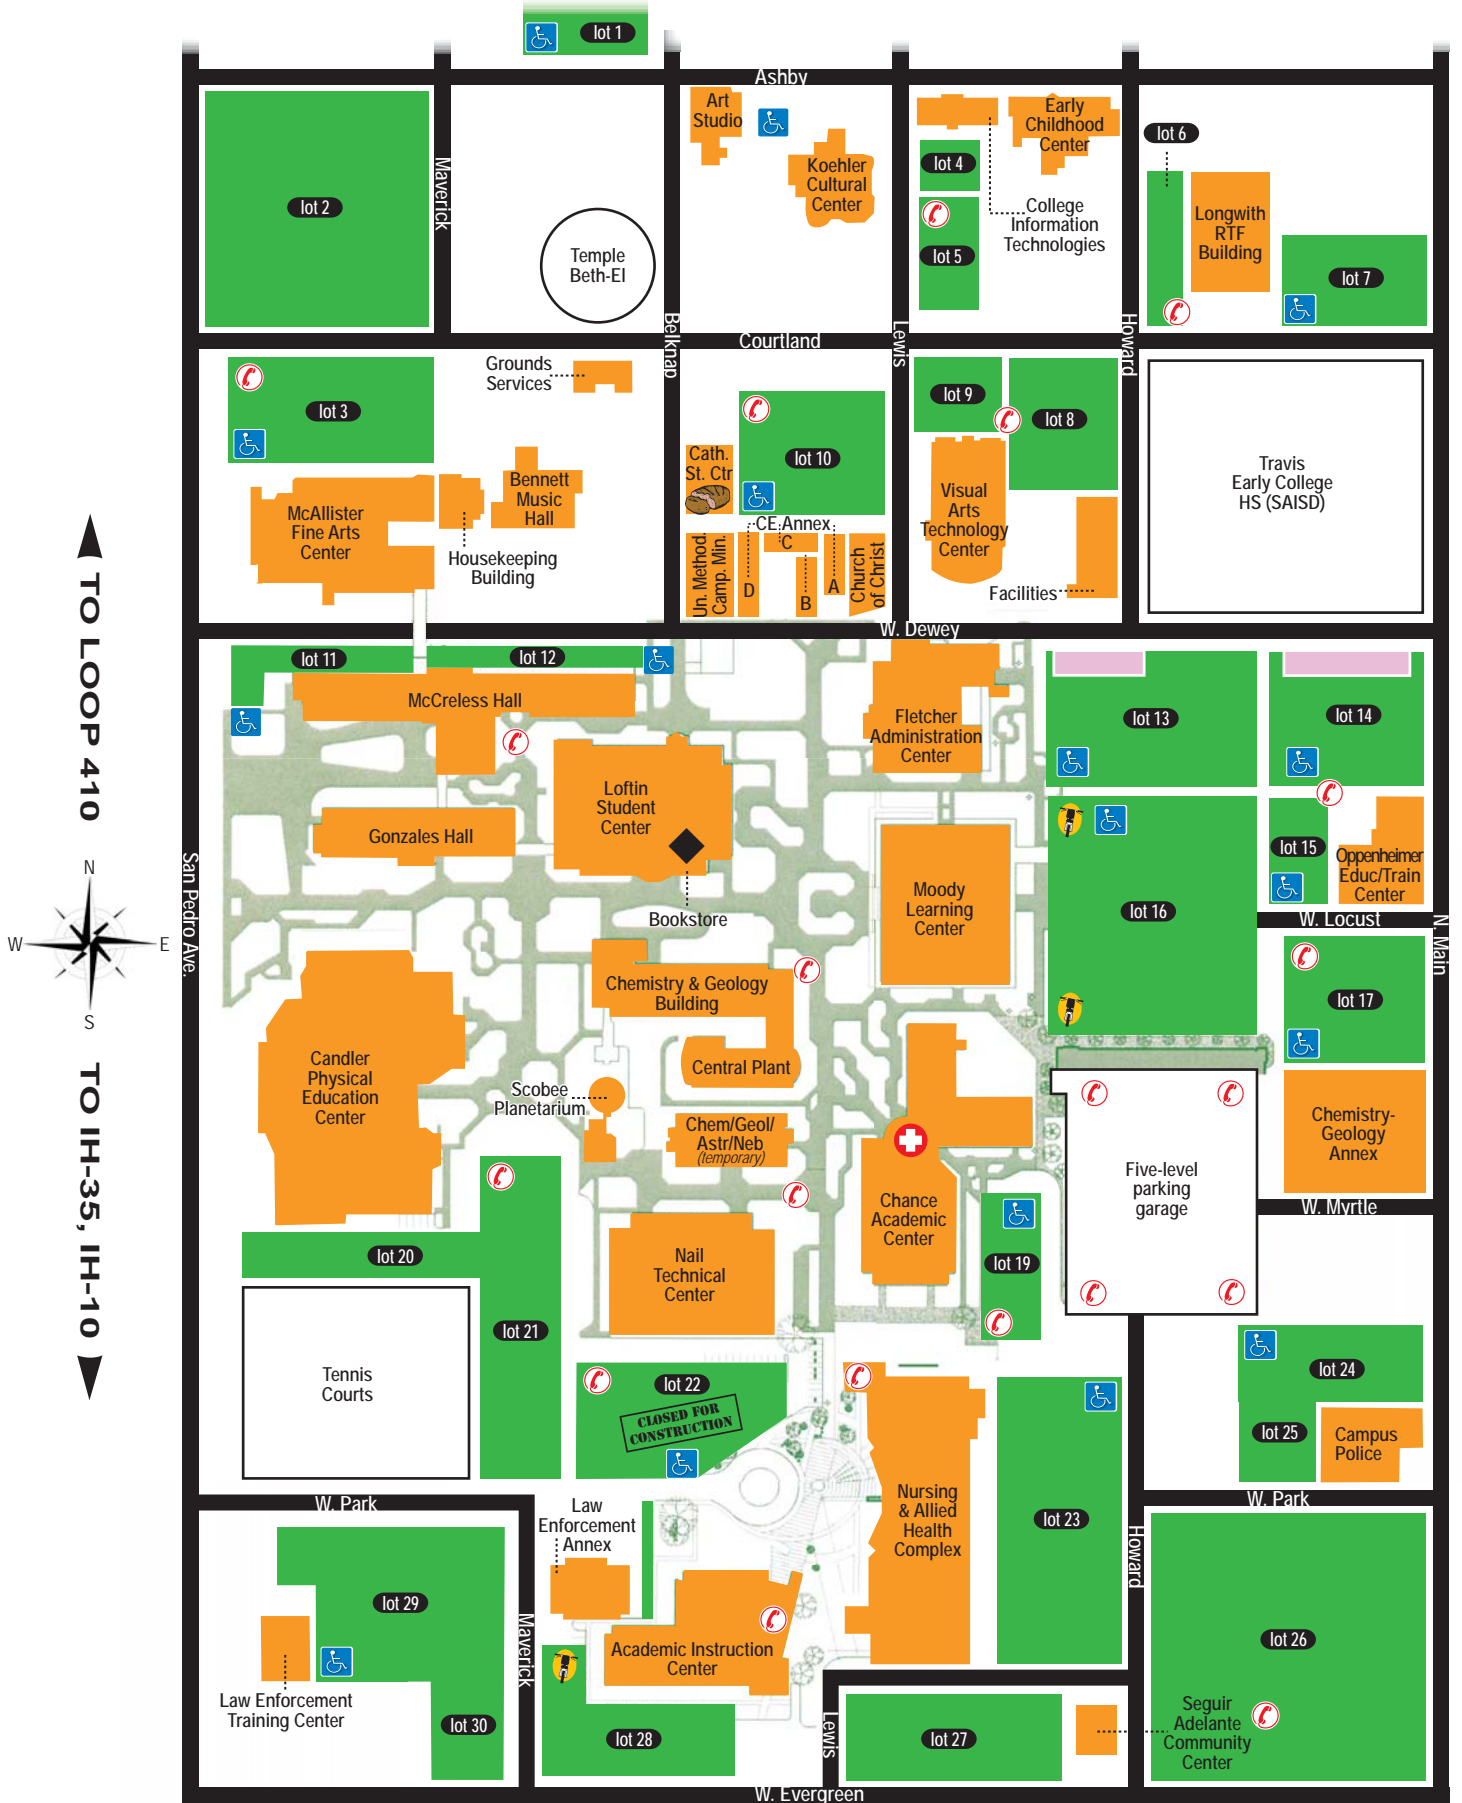

Campus Map

*Students can find some extra parking off campus on Dewey (east of the campus) and on Park Place (south of Evergreen).

- Emergency phones
- Parking for motorcycles
- Disability parking
- Parking with lot number
- Visitors parking
- College Health Center (CAC Rm 119)
- Phi Theta Kappa Food Pantry