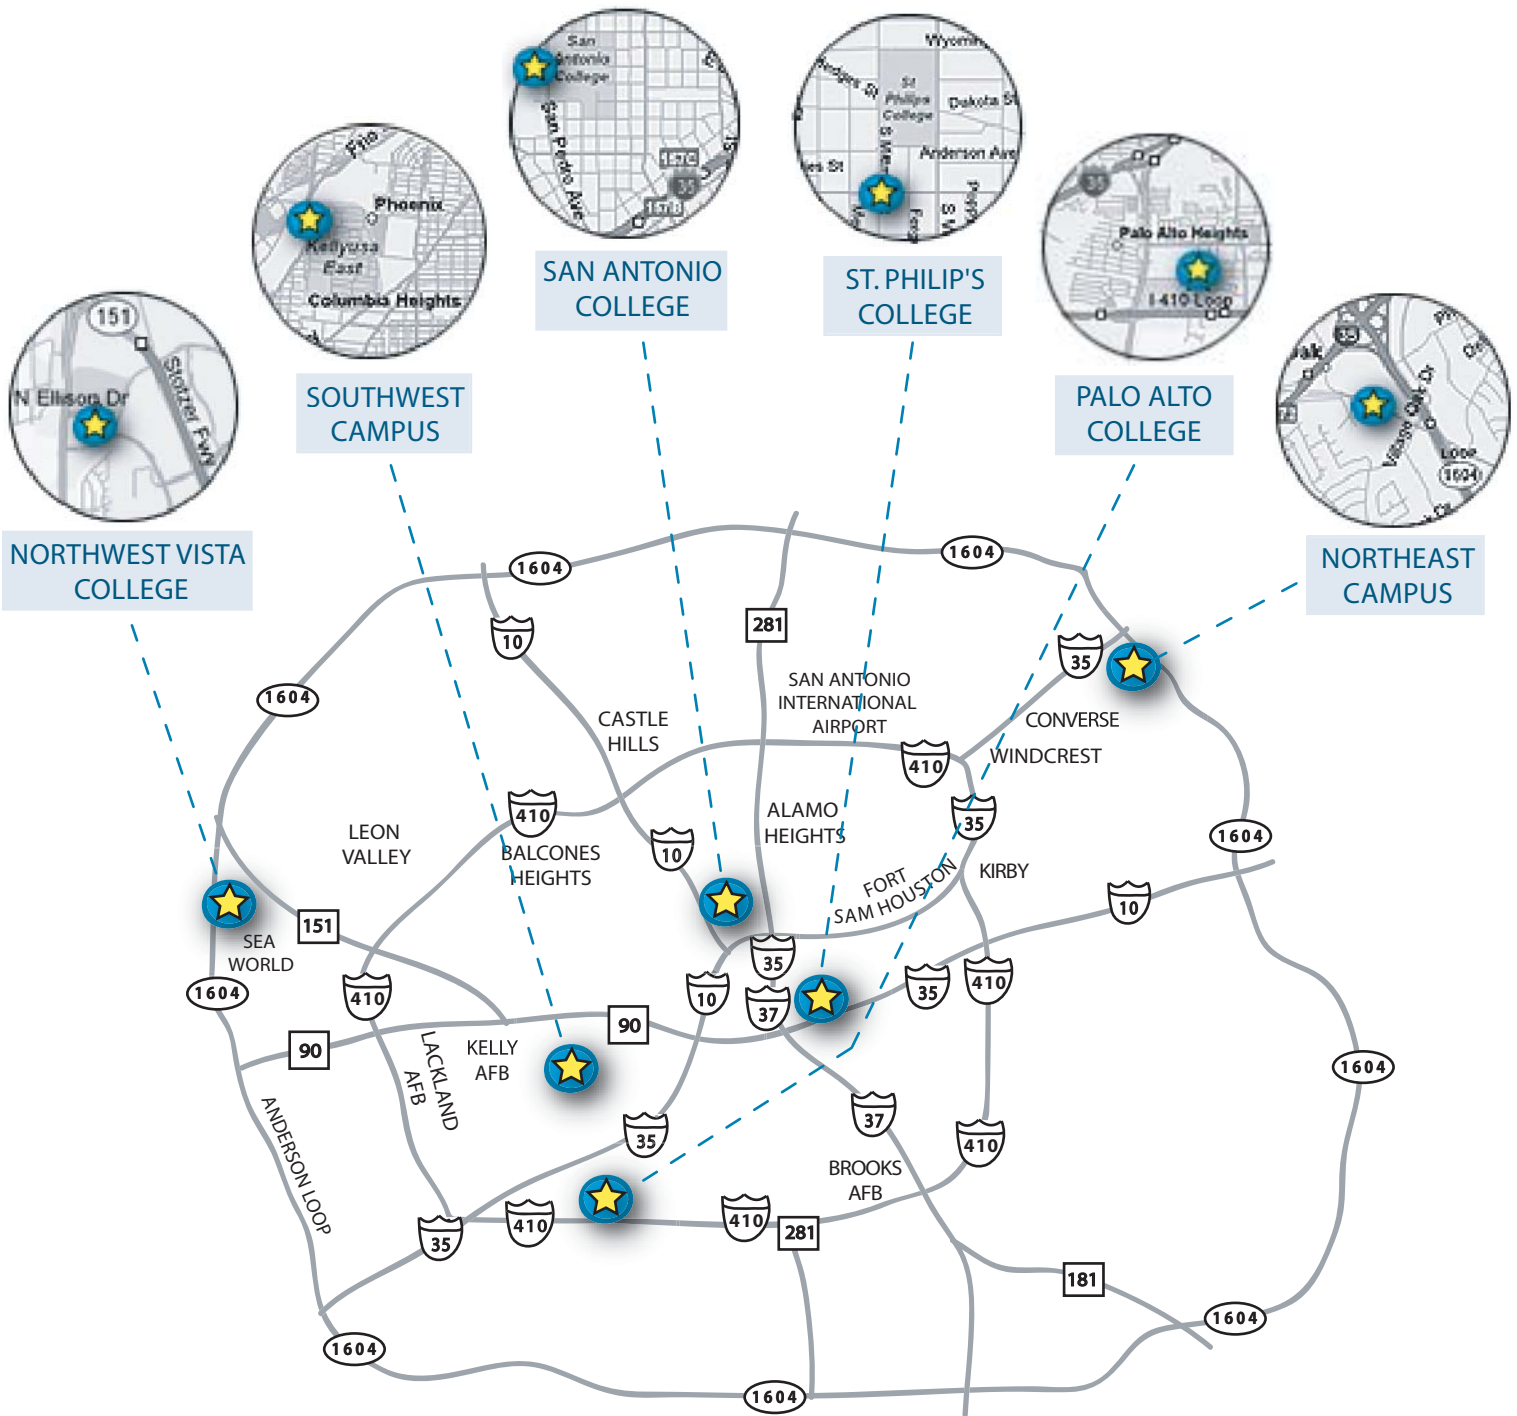

# ALAMO COMMUNITY COLLEGE DISTRICT

Northeast Campus  
 7980 Pat Booker Rd.  
 San Antonio, TX 78233  
 (210) 590-5401

Northwest Vista College  
 3535 N. Ellison Dr.  
 San Antonio, TX 78251  
 (210) 348-2020

Palo Alto College  
 1400 Villaret Blvd.  
 San Antonio, TX 78224  
 (210) 921-5000

San Antonio College  
 1300 San Pedro Ave.  
 San Antonio, TX 78212-4299  
 (210) 733-2000

Southwest Campus  
 800 Quintana Road  
 San Antonio, Texas 78211  
 (210) 921-4600

St. Philip's College  
 1801 Martin Luther King Dr.  
 San Antonio, TX 78203  
 (210) 531-3200