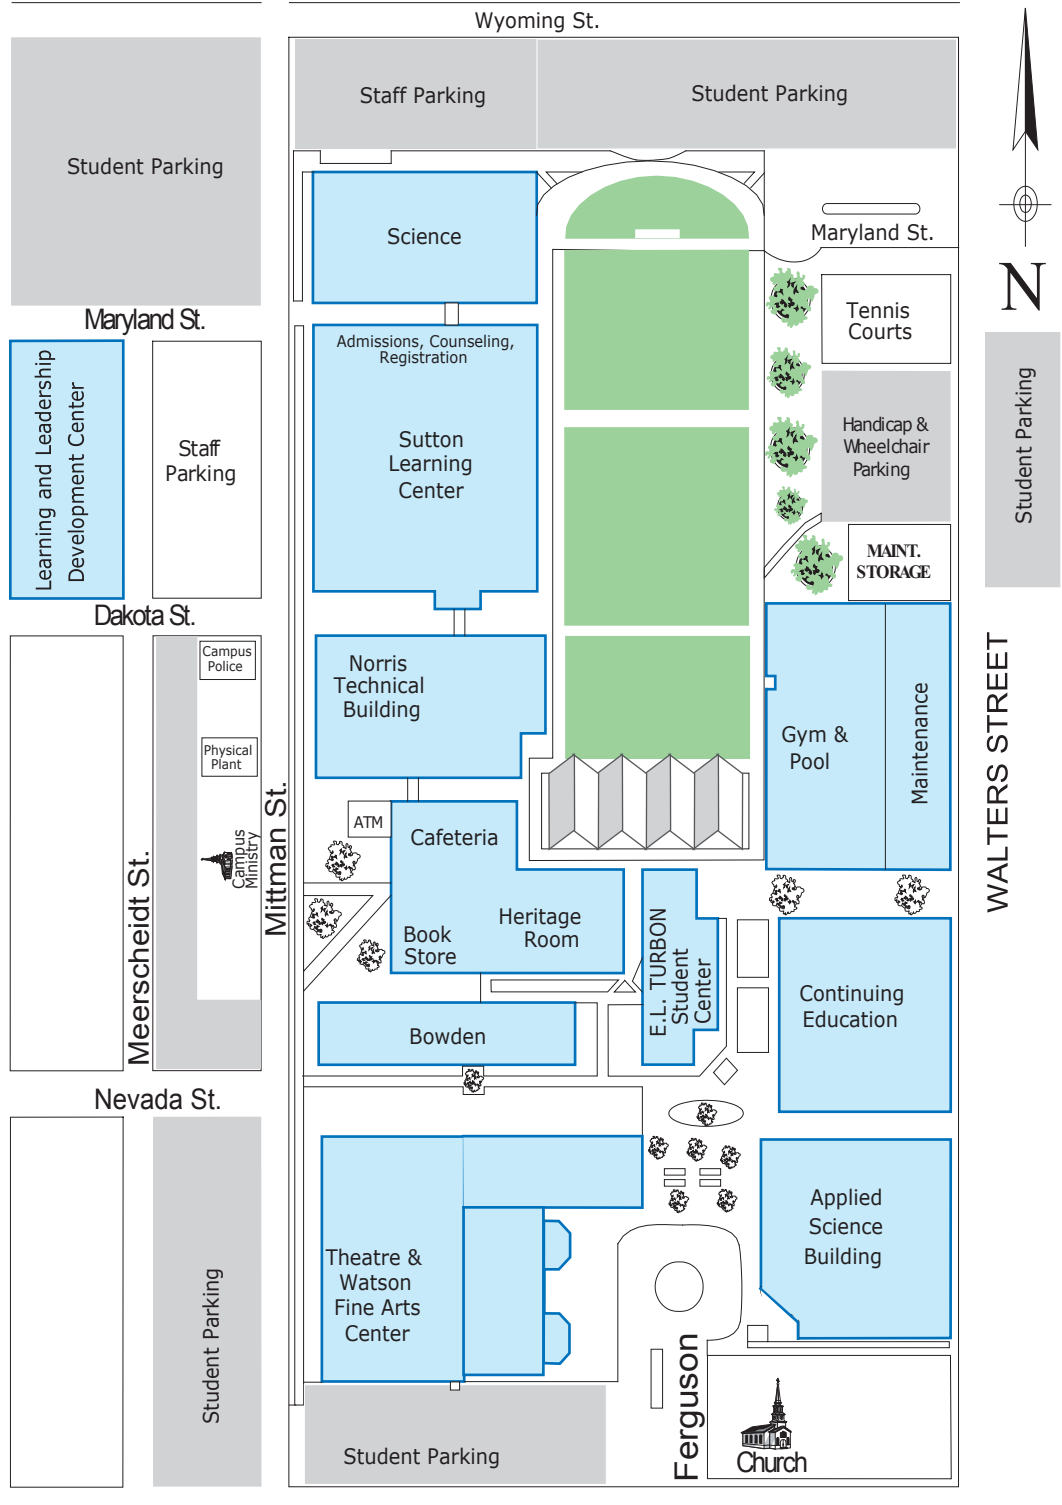

SPC MAIN CAMPUS

MARTIN LUTHER KING DRIVE

1801 Martin Luther King Drive
San Antonio, TX 78203-2098

Drawing by: Dimas L. Reyes
Rev: October 2001
Color: David Gonzales